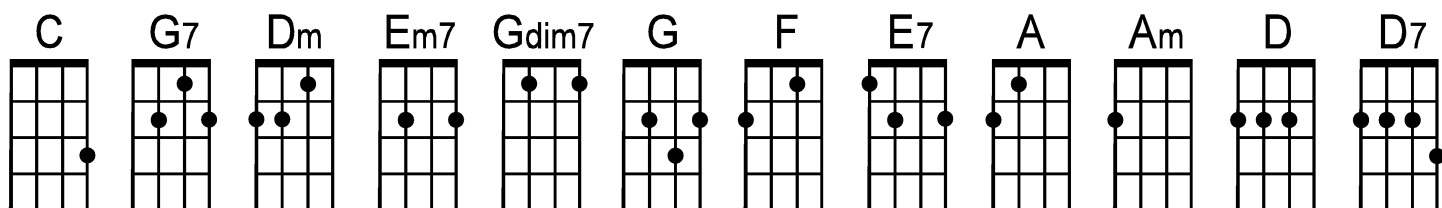

# You Are the Sunshine of My Life

by Stevie Wonder (1972)

**Intro:** C . . . | . . . . | G7 . . . . | . . . . |  
C . . . . | . . . . | G7 . . . . | . . . . |

**Chorus:** C . . . . | Dm . . . . | Em7 . . . . | Gdim7 . . . . |  
You are the sun-shine of my life\_\_\_\_\_

C . . . . | F . . . . | G . . . . | E7 . . . . |  
Be-cause you came— to my res-cue\_\_\_\_\_

A . . . . | D . . . . | Am . . . . | D . . . . |  
And I know that this must be— hea—ven\_\_\_\_\_

. | D7 . . . . | . . . . | G7 . . . . | . . . . |  
How could so much love— be in—side of you—? Whoa whoa whoa-oa

**Chorus:** C . . . | Dm . . . | Em7 . . . | Gdim7 . . . |  
 You are the sun-shine of my life——

Dm . . . | G7 . . . | C . . . | Dm . G7 . |  
 That's why I'll al—ways be a—round——

C . . . | Dm . . . | Em7 . . . | Gdim7 . . . |  
 You are the ap—ple of my eye——

Dm . . . | G7 . . . | C . . . | Dm . G7 . |  
 For—ev—er you'll stay in my hea—art——

**End:** Dm . . . | G7 . . . | C . . . | C\  
*(slow tempo)* For—ev—er you'll stay in my hea—art——

**San Jose Ukulele Club**  
 (v4a - 11/2/25)